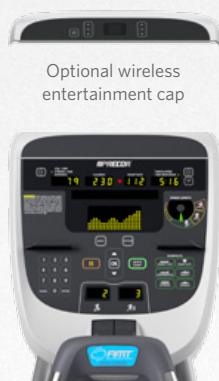

Optional wireless entertainment cap

P30 Console